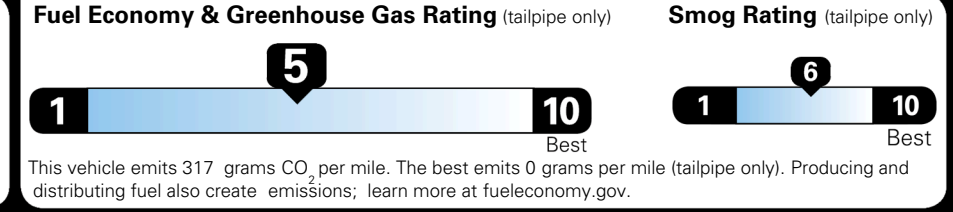

TOTAL ADDITIONAL WEIGHT: 7.3

EPA DOT Fuel Economy and Environment

Gasoline Vehicle

You spend **\$250** more in fuel costs over 5 years compared to the average new vehicle.

Annual fuel cost **\$1,750**

Actual results will vary for many reasons, including driving conditions and how you drive and maintain your vehicle. The average new vehicle gets 29 MPG and costs \$8,500 to fuel over 5 years. Cost estimates are based on 15,000 miles per year at \$ 3.30 per gallon. MPGe is miles per gasoline gallon equivalent. Vehicle emissions are a significant cause of climate change and smog.