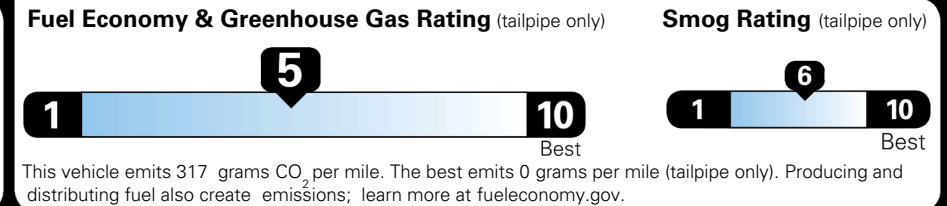

\$495.00
 \$200.00
 \$375.00

MSRP INCLUDING OPTIONS

\$ 37,460.00

INLAND FREIGHT AND HANDLING

\$ 1,495.00

TOTAL MANUFACTURER'S SUGGESTED RETAIL PRICE ▶

\$ 38,955.00

TOTAL ADDITIONAL WEIGHT: 7.8

EPA DOT Fuel Economy and Environment

Gasoline Vehicle

You spend \$250 more in fuel costs over 5 years compared to the average new vehicle.

Annual fuel cost \$1,750

Actual results will vary for many reasons, including driving conditions and how you drive and maintain your vehicle. The average new vehicle gets 29 MPG and costs \$8,500 to fuel over 5 years. Cost estimates are based on 15,000 miles per year at \$ 3.30 per gallon. MPGe is miles per gasoline gallon equivalent. Vehicle emissions are a significant cause of climate change and smog.