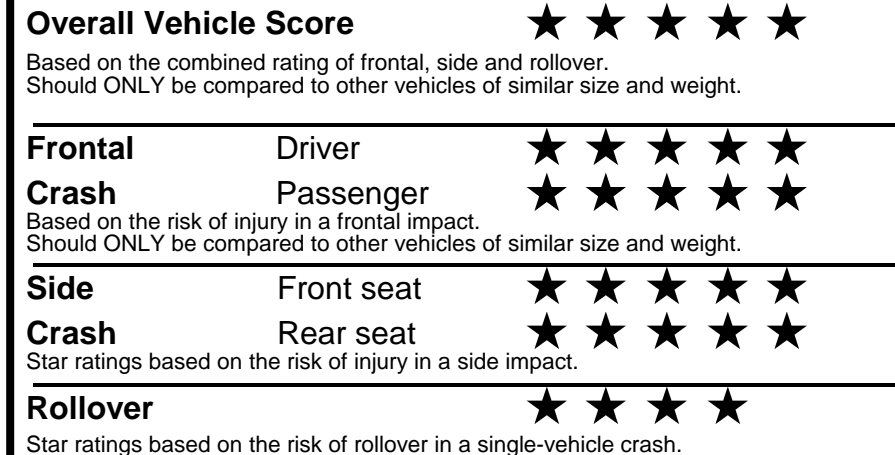

fueleconomy.gov

Calculate personalized estimates and compare vehicles

GOVERNMENT 5-STAR SAFETY RATINGS

Star ratings range from 1 to 5 stars (★★★★★) with 5 being the highest.
 Source: National Highway Traffic Safety Administration (NHTSA).
www.safercar.gov or 1-888-327-4236