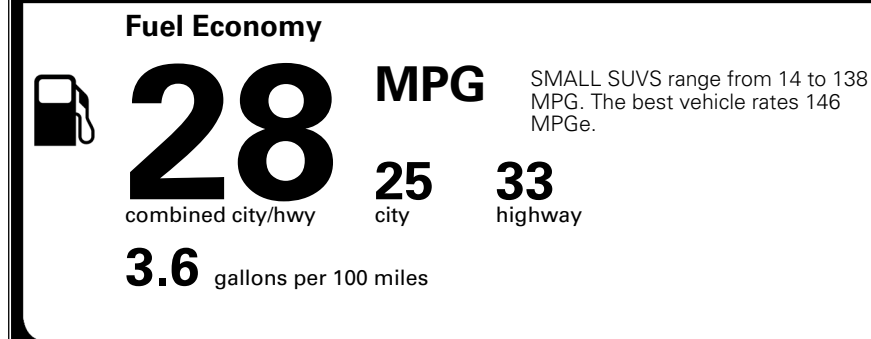

EPA DOT Fuel Economy and Environment

Gasoline Vehicle

You spend \$250 more in fuel costs over 5 years compared to the average new vehicle.

Annual fuel cost \$1,750

Actual results will vary for many reasons, including driving conditions and how you drive and maintain your vehicle. The average new vehicle gets 29 MPG and costs \$8,500 to fuel over 5 years. Cost estimates are based on 15,000 miles per year at \$ 3.30 per gallon. MPGe is miles per gasoline gallon equivalent. Vehicle emissions are a significant cause of climate change and smog.