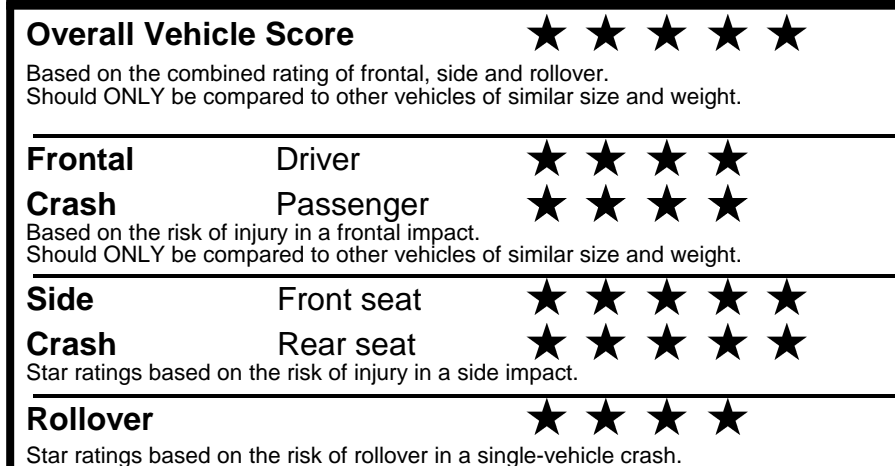

fueleconomy.gov

Calculate personalized estimates and compare vehicles

GOVERNMENT 5-STAR SAFETY RATINGS

Star ratings range from 1 to 5 stars (★★★★★) with 5 being the highest.
 Source: National Highway Traffic Safety Administration (NHTSA).
 www.safercar.gov or 1-888-327-4236