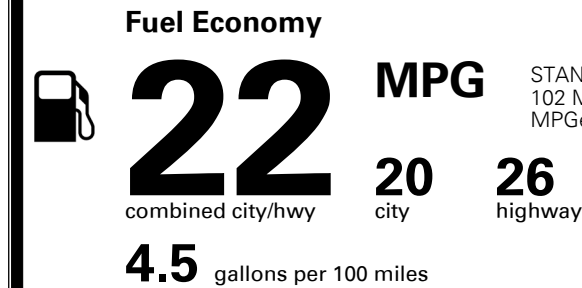

MSRP INCLUDING OPTIONS

\$ 43,905.00

INLAND FREIGHT AND HANDLING

\$ 1,365.00

TOTAL MANUFACTURER'S SUGGESTED RETAIL PRICE ▶

\$ 45,270.00

*Additional terms and conditions apply.

**Kia Connect may be currently unavailable for Model Year 2022 and newer vehicles sold or purchased in Massachusetts; please see owners.kia.com for updates on availability.

TOTAL ADDITIONAL WEIGHT: 61.3

EPA DOT Fuel Economy and Environment

Gasoline Vehicle

You spend
\$2,500
 more in fuel costs
 over 5 years
 compared to the
 average new vehicle.

Annual fuel cost
\$2,450

Actual results will vary for many reasons, including driving conditions and how you drive and maintain your vehicle. The average new vehicle gets 28 MPG and costs \$9,750 to fuel over 5 years. Cost estimates are based on 15,000 miles per year at \$ 3.60 per gallon. MPGe is miles per gasoline gallon equivalent. Vehicle emissions are a significant cause of climate change and smog.