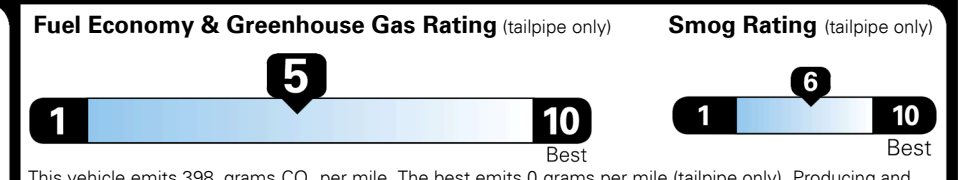

TOTAL ADDITIONAL WEIGHT: 61.3

EPA DOT Fuel Economy and Environment

Gasoline Vehicle

You spend
\$2,500
 more in fuel costs
 over 5 years
 compared to the
 average new vehicle.

Annual fuel cost
\$2,450

Actual results will vary for many reasons, including driving conditions and how you drive and maintain your vehicle. The average new vehicle gets 28 MPG and costs \$9,750 to fuel over 5 years. Cost estimates are based on 15,000 miles per year at \$ 3.60 per gallon. MPGe is miles per gasoline gallon equivalent. Vehicle emissions are a significant cause of climate change and smog.