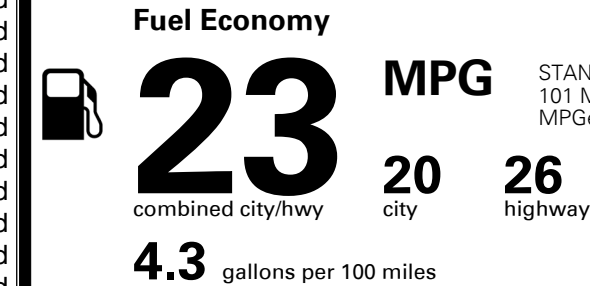

\$495.00
 \$210.00

MSRP INCLUDING OPTIONS

\$ 42,895.00

INLAND FREIGHT AND HANDLING

\$ 1,170.00

TOTAL MANUFACTURER'S SUGGESTED RETAIL PRICE ▶

\$ 44,065.00

When you purchase this vehicle, Kia America, Inc. collects personal information you provide to the dealership. For information on our collection and use of personal information and your rights, please see our Privacy policy on www.kia.com.

TOTAL ADDITIONAL WEIGHT: 11.3

EPA DOT Fuel Economy and Environment

Gasoline Vehicle

STANDARD SUVs range from 13 to 101 MPG. The best vehicle rates 141 MPGe.

You spend \$1,250 more in fuel costs over 5 years compared to the average new vehicle.

Annual fuel cost \$1,750

Fuel Economy & Greenhouse Gas Rating (tailpipe only) Smog Rating (tailpipe only)

This vehicle emits 395 grams CO₂ per mile. The best emits 0 grams per mile (tailpipe only). Producing and distributing fuel also create emissions; learn more at fueleconomy.gov.