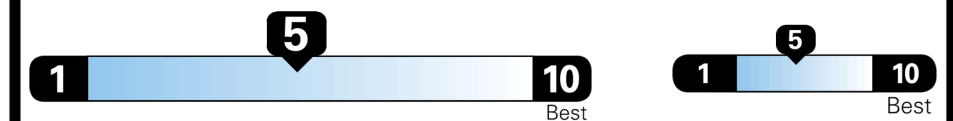

Fuel Economy & Greenhouse Gas Rating (tailpipe only) Smog Rating (tailpipe only)

This vehicle emits 395 grams CO₂ per mile. The best emits 0 grams per mile (tailpipe only). Producing and distributing fuel also create emissions; learn more at fueleconomy.gov.

Actual results will vary for many reasons, including driving conditions and how you drive and maintain your vehicle. The average new vehicle gets 27 MPG and costs $7,500 to fuel over 5 years. Cost estimates are based on 15,000 miles per year at $ 2.70 per gallon. MPGe is miles per gasoline gallon equivalent. Vehicle emissions are a significant cause of climate change and smog.

fueleconomy.gov

Calculate personalized estimates and compare vehicles

GOVERNMENT 5-STAR SAFETY RATINGS

Overall Vehicle Score ★★★★★

Based on the combined rating of frontal, side and rollover. Should ONLY be compared to other vehicles of similar size and weight.

Frontal Crash Driver ★★★★★
Passenger ★★★★★

Based on the risk of injury in a frontal impact. Should ONLY be compared to other vehicles of similar size and weight.

Side Crash Front seat ★★★★★
Rear seat ★★★★★

Star ratings based on the risk of injury in a side impact.

Rollover ★★★★★

Star ratings based on the risk of rollover in a single-vehicle crash.

Star ratings range from 1 to 5 stars (★★★★★) with 5 being the highest.

Source: National Highway Traffic Safety Administration (NHTSA).

www.safercar.gov or 1-888-327-4236

Manufacturer's suggested retail price includes Manufacturer's recommended pre-delivery service. License and title fees, state and local taxes and other dealer installed options and accessories are not included in the manufacturer's suggested retail price.

PARTS CONTENT INFORMATION

FOR VEHICLES IN THIS CAR LINE U.S./CANADIAN PARTS CONTENT: 50 %

MAJOR SOURCES OF FOREIGN PARTS: KOREA:45%

NOTE: PARTS CONTENT DOES NOT INCLUDE FINAL ASSEMBLY, DISTRIBUTION, OR OTHER NON-PARTS COSTS.

FOR THIS VEHICLE FINAL ASSEMBLY POINT: USA

COUNTRY OF ORIGIN ENGINE (MOTOR): KOREA

TRANSMISSION: USA