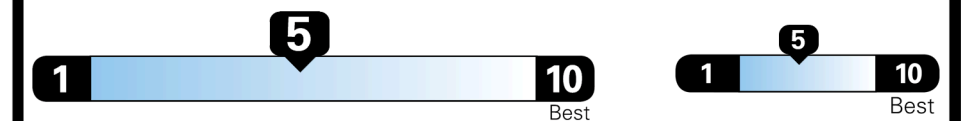

EPA DOT Fuel Economy and Environment

Gasoline Vehicle

Fuel Economy

23 MPG
combined city/hwy

20 MPG
city

26 MPG
highway

4.3 gallons per 100 miles

STANDARD SUVs range from 14 to 102 MPG. The best vehicle rates 142 MPGe.

You spend $1,250 more in fuel costs over 5 years compared to the average new vehicle.

Annual fuel cost $1,550

Fuel Economy & Greenhouse Gas Rating (tailpipe only) **Smog Rating** (tailpipe only)