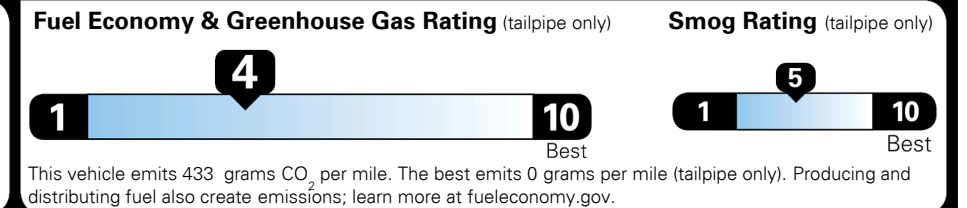

Actual results will vary for many reasons, including driving conditions and how you drive and maintain your vehicle. The average new vehicle gets 28 MPG and costs $8,000 to fuel over 5 years. Cost estimates are based on 15,000 miles per year at $ 2.95 per gallon. MPGe is miles per gasoline gallon equivalent. Vehicle emissions are a significant cause of climate change and smog.

fueleconomy.gov

Calculate personalized estimates and compare vehicles

GOVERNMENT 5-STAR SAFETY RATINGS

Overall Vehicle Score ★ ★ ★ ★ ★

Based on the combined rating of frontal, side and rollover. Should ONLY be compared to other vehicles of similar size and weight.

Frontal Driver ★ ★ ★ ★

Crash Passenger ★ ★ ★ ★

Based on the risk of injury in a frontal impact. Should ONLY be compared to other vehicles of similar size and weight.

Side Front seat ★ ★ ★ ★ ★

Crash Rear seat ★ ★ ★ ★ ★

Star ratings based on the risk of injury in a side impact.

Rollover ★ ★ ★ ★

Star ratings based on the risk of rollover in a single-vehicle crash.

Star ratings range from 1 to 5 stars (★★★★★) with 5 being the highest.

Source: National Highway Traffic Safety Administration (NHTSA).

www.safercar.gov or 1-888-327-4236

Manufacturer's suggested retail price includes Manufacturer's recommended pre-delivery service. License and title fees, state and local taxes and other dealer installed options and accessories are not included in the manufacturer's suggested retail price.

PARTS CONTENT INFORMATION

FOR VEHICLES IN THIS CAR LINE U.S./CANADIAN PARTS CONTENT: 60 %

MAJOR SOURCES OF FOREIGN PARTS: KOREA: 35%

NOTE: PARTS CONTENT DOES NOT INCLUDE FINAL ASSEMBLY, DISTRIBUTION, OR OTHER NON-PARTS COSTS.

FOR THIS VEHICLE FINAL ASSEMBLY POINT: WEST POINT, GA, USA

COUNTRY OF ORIGIN

ENGINE (MOTOR): KOREA

TRANSMISSION: USA