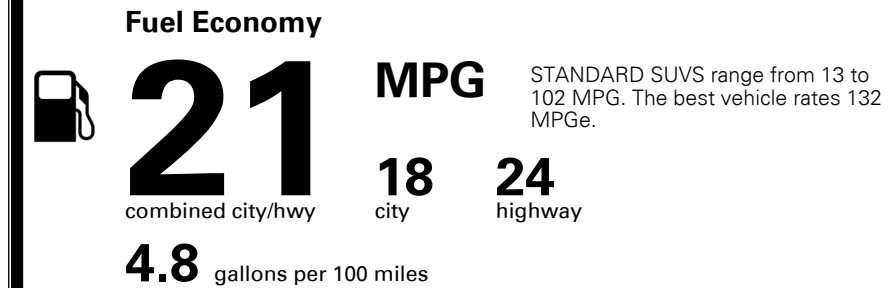

INLAND FREIGHT AND HANDLING \$ 1,365.00

TOTAL MANUFACTURER'S SUGGESTED RETAIL PRICE ▶ \$ 52,970.00

TOTAL ADDITIONAL WEIGHT: 12.0

EPA DOT Fuel Economy and Environment

Gasoline Vehicle

You spend
\$2,500
 more in fuel costs
 over 5 years
 compared to the
 average new vehicle.