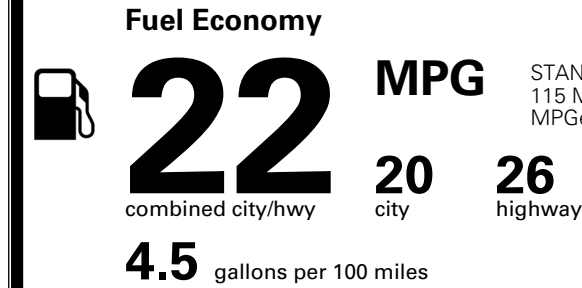

\$495.00
 \$295.00
 \$625.00
 \$250.00
 \$155.00
 \$390.00

MSRP INCLUDING OPTIONS

\$ 46,000.00

INLAND FREIGHT AND HANDLING

\$ 1,545.00

TOTAL MANUFACTURER'S SUGGESTED RETAIL PRICE ▶

\$ 47,545.00

TOTAL ADDITIONAL WEIGHT: 8.4

EPA DOT Fuel Economy and Environment

Gasoline Vehicle

STANDARD SUVs range from 12 to 115 MPG. The best vehicle rates 146 MPGe.

You spend \$2,750 more in fuel costs over 5 years compared to the average new vehicle.