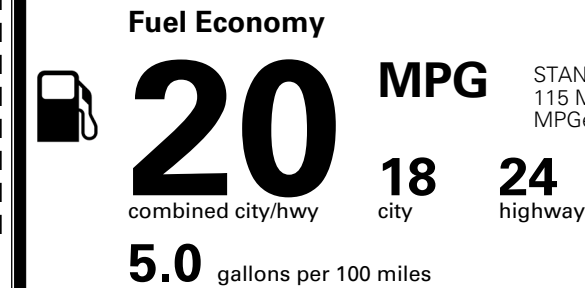

EPA DOT Fuel Economy and Environment

Gasoline Vehicle