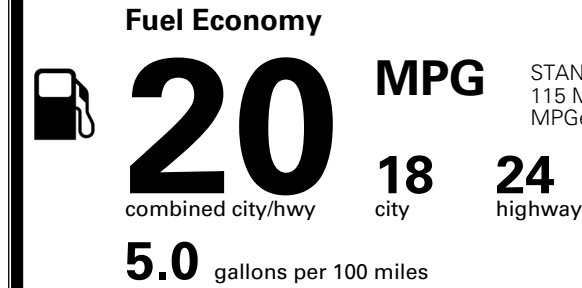

\$495.00
 \$250.00
 \$200.00
 \$155.00
 \$145.00

MSRP INCLUDING OPTIONS

\$ 48,535.00

INLAND FREIGHT AND HANDLING

\$ 1,545.00

TOTAL MANUFACTURER'S SUGGESTED RETAIL PRICE ▶

\$ 50,080.00

TOTAL ADDITIONAL WEIGHT: 24.8

EPA DOT Fuel Economy and Environment

Gasoline Vehicle

STANDARD SUVs range from 13 to 115 MPG. The best vehicle rates 146 MPGe.

You spend
\$3,500
 more in fuel costs
 over 5 years
 compared to the
 average new vehicle.