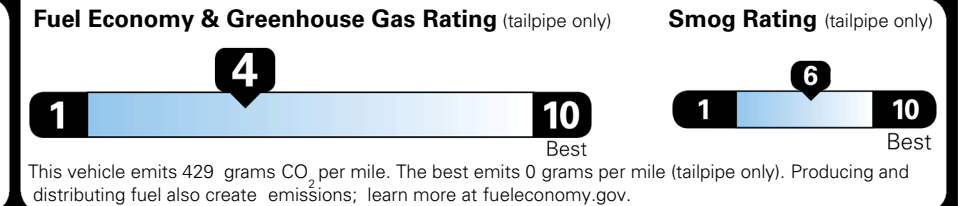

Actual results will vary for many reasons, including driving conditions and how you drive and maintain your vehicle. The average new vehicle gets 29 MPG and costs $8,000 to fuel over 5 years. Cost estimates are based on 15,000 miles per year at $ 3.10 per gallon. MPGe is miles per gasoline gallon equivalent. Vehicle emissions are a significant cause of climate change and smog.

fueleconomy.gov

Calculate personalized estimates and compare vehicles

GOVERNMENT 5-STAR SAFETY RATINGS

Overall Vehicle Score Not Rated

Based on the combined rating of frontal, side and rollover.
Should ONLY be compared to other vehicles of similar size and weight.

Frontal Driver Not Rated

Crash Passenger Not Rated

Based on the risk of injury in a frontal impact.
Should ONLY be compared to other vehicles of similar size and weight.

Side Front seat Not Rated

Crash Rear seat Not Rated

Star ratings based on the risk of injury in a side impact.

Rollover Not Rated

Star ratings based on the risk of rollover in a single-vehicle crash.

Star ratings range from 1 to 5 stars (★★★★★) with 5 being the highest.

Source: National Highway Traffic Safety Administration (NHTSA).

www.safercar.gov or 1-888-327-4236

Manufacturer's suggested retail price includes Manufacturer's recommended pre-delivery service. License and title fees, state and local taxes and other dealer installed options and accessories are not included in the manufacturer's suggested retail price.

PARTS CONTENT INFORMATION

FOR VEHICLES IN THIS CAR LINE U.S./CANADIAN PARTS CONTENT: 50 %

MAJOR SOURCES OF FOREIGN PARTS: KOREA: 35%

NOTE: PARTS CONTENT DOES NOT INCLUDE FINAL ASSEMBLY, DISTRIBUTION, OR OTHER NON-PARTS COSTS.

FOR THIS VEHICLE FINAL ASSEMBLY POINT: WEST POINT, GA, USA

COUNTRY OF ORIGIN ENGINE (MOTOR): KOREA

TRANSMISSION: USA