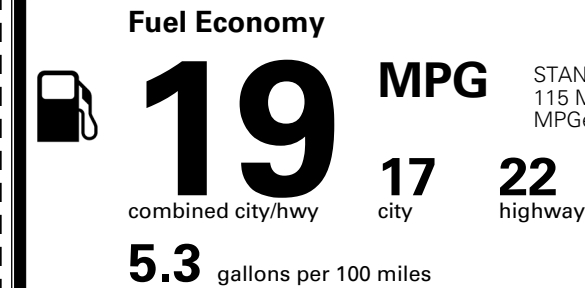

TOTAL MANUFACTURER'S SUGGESTED RETAIL PRICE ▶

\$ 55,980.00

TOTAL ADDITIONAL WEIGHT: 7.2

*Additional terms and conditions apply.

**Kia Connect may be currently unavailable for some Model Year 2022 and newer vehicles sold or purchased in Massachusetts; please see owners.kia.com for more information.

EPA DOT Fuel Economy and Environment

Gasoline Vehicle

STANDARD SUVs range from 13 to 115 MPG. The best vehicle rates 146 MPGe.

You spend
\$4,250
 more in fuel costs
 over 5 years
 compared to the
 average new vehicle.