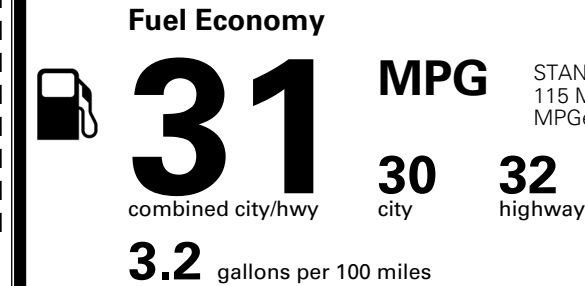

EPA DOT Fuel Economy and Environment

Gasoline Vehicle

STANDARD SUVS range from 13 to 115 MPG. The best vehicle rates 146 MPGe.

You save \$500
 in fuel costs over 5 years compared to the average new vehicle.