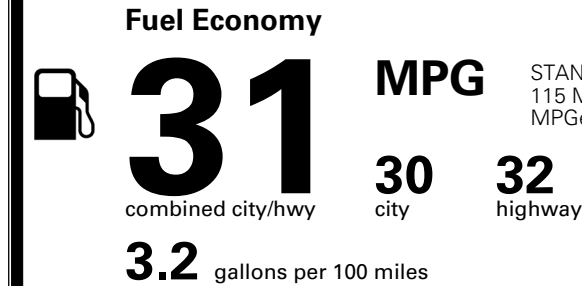

\$495.00
 \$295.00
 \$625.00
 \$250.00
 \$165.00
 \$799.00

\$ 58,664.00

EPA DOT Fuel Economy and Environment

Gasoline Vehicle

STANDARD SUVs range from 13 to 115 MPG. The best vehicle rates 146 MPGe.

You save \$500
 in fuel costs over 5 years compared to the average new vehicle.