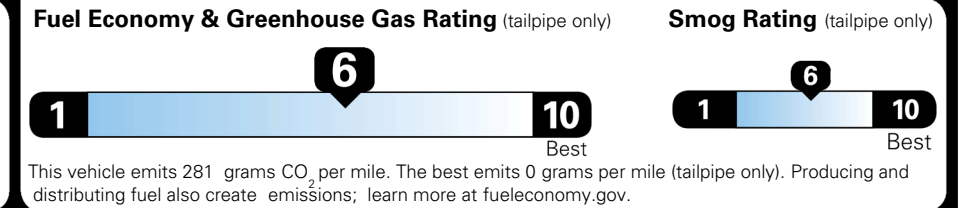

Actual results will vary for many reasons, including driving conditions and how you drive and maintain your vehicle. The average new vehicle gets 29 MPG and costs $8,000 to fuel over 5 years. Cost estimates are based on 15,000 miles per year at $ 3.10 per gallon. MPGe is miles per gasoline gallon equivalent. Vehicle emissions are a significant cause of climate change and smog.

fueleconomy.gov

Calculate personalized estimates and compare vehicles

GOVERNMENT 5-STAR SAFETY RATINGS

Overall Vehicle Score Not Rated

Based on the combined rating of frontal, side and rollover. Should ONLY be compared to other vehicles of similar size and weight.

Frontal Driver Not Rated

Crash Passenger Not Rated

Based on the risk of injury in a frontal impact. Should ONLY be compared to other vehicles of similar size and weight.

Side Front seat Not Rated

Crash Rear seat Not Rated

Star ratings based on the risk of injury in a side impact.

Rollover Not Rated

Star ratings based on the risk of rollover in a single-vehicle crash.

Star ratings range from 1 to 5 stars (★★★★★) with 5 being the highest.

Source: National Highway Traffic Safety Administration (NHTSA).

www.safercar.gov or 1-888-327-4236

Manufacturer's suggested retail price includes Manufacturer's recommended pre-delivery service. License and title fees, state and local taxes and other dealer installed options and accessories are not included in the manufacturer's suggested retail price.

PARTS CONTENT INFORMATION

FOR VEHICLES IN THIS CAR LINE U.S./CANADIAN PARTS CONTENT: 45 %

MAJOR SOURCES OF FOREIGN PARTS: KOREA: 40%

NOTE: PARTS CONTENT DOES NOT INCLUDE FINAL ASSEMBLY, DISTRIBUTION, OR OTHER NON-PARTS COSTS.

FOR THIS VEHICLE FINAL ASSEMBLY POINT: WEST POINT, GA, USA

COUNTRY OF ORIGIN

ENGINE (MOTOR): KOREA

TRANSMISSION: MEXICO