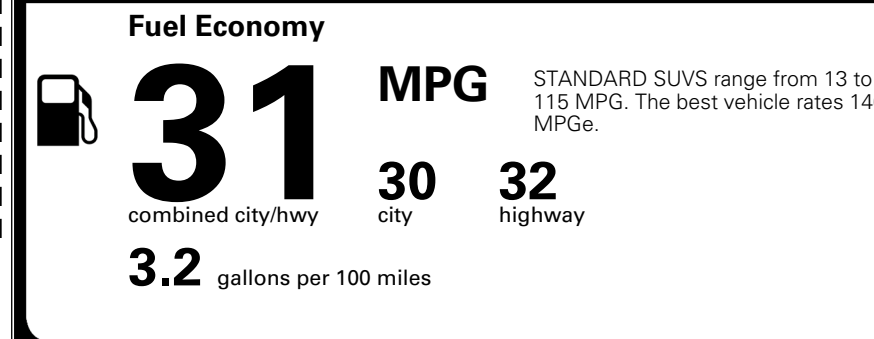

\$495.00
 \$295.00
 \$625.00
 \$250.00
 \$145.00

\$ 56,300.00

\$ 1,545.00

\$ 57,845.00

EPA DOT Fuel Economy and Environment

Gasoline Vehicle

You save \$500
 in fuel costs over 5 years compared to the average new vehicle.