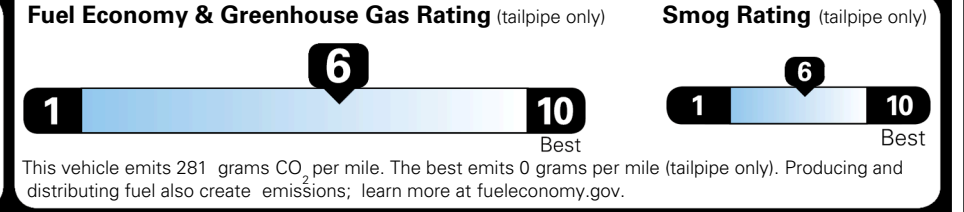

Actual results will vary for many reasons, including driving conditions and how you drive and maintain your vehicle. The average new vehicle gets 29 MPG and costs $8,000 to fuel over 5 years. Cost estimates are based on 15,000 miles per year at $ 3.10 per gallon. MPGe is miles per gasoline gallon equivalent. Vehicle emissions are a significant cause of climate change and smog.

fueleconomy.gov
Calculate personalized estimates and compare vehicles

Smartphone QR Code

GOVERNMENT 5-STAR SAFETY RATINGS

Overall Vehicle Score	Not Rated	
Based on the combined rating of frontal, side and rollover. Should ONLY be compared to other vehicles of similar size and weight.		
Frontal Crash	Driver	Not Rated
	Passenger	Not Rated
Based on the risk of injury in a frontal impact. Should ONLY be compared to other vehicles of similar size and weight.		
Side Crash	Front seat	Not Rated
	Rear seat	Not Rated
Star ratings based on the risk of injury in a side impact.		
Rollover	Not Rated	
Star ratings based on the risk of rollover in a single-vehicle crash.		

Star ratings range from 1 to 5 stars (★★★★★) with 5 being the highest.
Source: National Highway Traffic Safety Administration (NHTSA).
www.safercar.gov or 1-888-327-4236

Manufacturer's suggested retail price includes Manufacturer's recommended pre-delivery service. License and title fees, state and local taxes and other dealer installed options and accessories are not included in the manufacturer's suggested retail price.

PARTS CONTENT INFORMATION

FOR VEHICLES IN THIS CAR LINE U.S./CANADIAN PARTS CONTENT: 45 %

MAJOR SOURCES OF FOREIGN PARTS: KOREA: 40%

NOTE: PARTS CONTENT DOES NOT INCLUDE FINAL ASSEMBLY, DISTRIBUTION, OR OTHER NON-PARTS COSTS.

FOR THIS VEHICLE FINAL ASSEMBLY POINT: WEST POINT, GA, USA

COUNTRY OF ORIGIN ENGINE (MOTOR): KOREA

TRANSMISSION: MEXICO