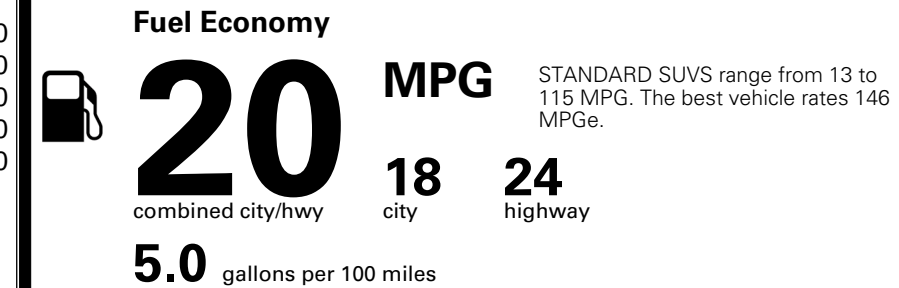

MANUFACTURER'S SUGGESTED RETAIL PRICE ▶

$ 44,090.00

ADDITIONAL INSTALLED EQUIPMENT:
(In addition to or in place of standard features)

Glacial White Pearl Paint	$495.00
Carpeted Floor Mats	$250.00
Carpet Cargo Mat w/Seatback Protection	$155.00
Auto-Dimming Mirror w/ HomeLink™	$390.00
Mud Guards	$145.00

MSRP INCLUDING OPTIONS $ 45,525.00

INLAND FREIGHT AND HANDLING $ 1,545.00

TOTAL MANUFACTURER'S SUGGESTED RETAIL PRICE ▶ $ 47,070.00

TOTAL ADDITIONAL WEIGHT: 17.7

*Additional terms and conditions apply.
**Kia Connect may be currently unavailable for some Model Year 2022 and newer vehicles sold or purchased in Massachusetts; please see owners.kia.com for more information.
NOTE: When you purchase this vehicle, Kia America, Inc. collects personal information you provide to the dealership. For information on our collection and use of personal information and your rights, please see our Privacy Policy on www.kia.com.

EPA DOT Fuel Economy and Environment

Gasoline Vehicle

You spend $3,500 more in fuel costs over 5 years
compared to the average new vehicle.

Annual fuel cost $2,300