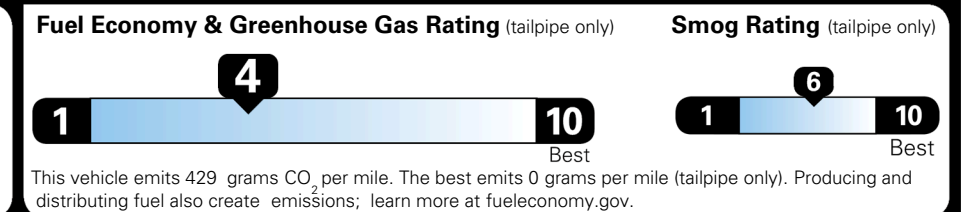

MSRP INCLUDING OPTIONS \$ 45,525.00

INLAND FREIGHT AND HANDLING \$ 1,545.00

**TOTAL MANUFACTURER'S SUGGESTED RETAIL PRICE ▶ \$ 47,070.00**

TOTAL ADDITIONAL WEIGHT: 17.7

\*Additional terms and conditions apply.  
 \*\*Kia Connect may be currently unavailable for some Model Year 2022 and newer vehicles sold or purchased in Massachusetts; please see owners.kia.com for more information.  
 NOTE: When you purchase this vehicle, Kia America, Inc. collects personal information you provide to the dealership. For information on our collection and use of personal information and your rights, please see our Privacy Policy on www.kia.com.

## EPA DOT Fuel Economy and Environment

Gasoline Vehicle

**You spend \$3,500 more in fuel costs over 5 years**  
 compared to the average new vehicle.

**Annual fuel cost \$2,300**

Actual results will vary for many reasons, including driving conditions and how you drive and maintain your vehicle. The average new vehicle gets 29 MPG and costs \$8,000 to fuel over 5 years. Cost estimates are based on 15,000 miles per year at \$ 3.10 per gallon. MPGe is miles per gasoline gallon equivalent. Vehicle emissions are a significant cause of climate change and smog.