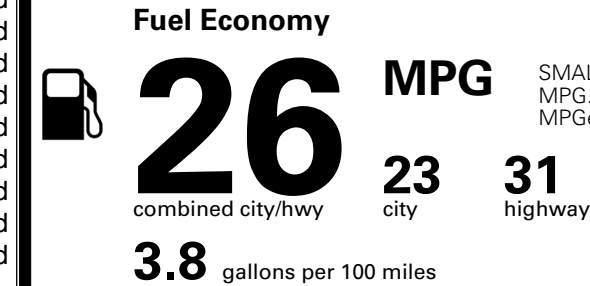

EPA DOT Fuel Economy and Environment

Gasoline Vehicle

SMALL SUVs range from 14 to 138 MPG. The best vehicle rates 146 MPGe.

You spend
$1,000
more in fuel costs
over 5 years
compared to the
average new vehicle.

Annual fuel cost
$1,900