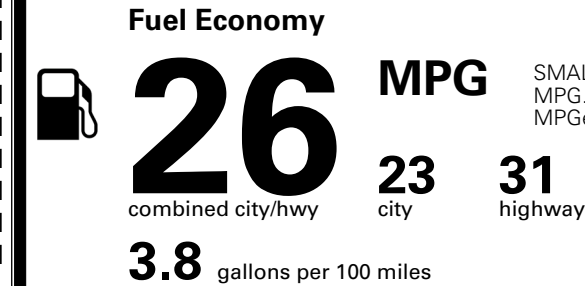

MSRP INCLUDING OPTIONS \$ 37,695.00

INLAND FREIGHT AND HANDLING \$ 1,495.00

TOTAL MANUFACTURER'S SUGGESTED RETAIL PRICE ▶

\$ 39,190.00

TOTAL ADDITIONAL WEIGHT: 8.0

*Additional terms and conditions apply.

**Kia Connect may be currently unavailable for some Model Year 2022 and newer vehicles sold or purchased in Massachusetts; please see owners.kia.com for more information.

EPA DOT Fuel Economy and Environment

Gasoline Vehicle

SMALL SUVs range from 14 to 138 MPG. The best vehicle rates 146 MPGe.

You spend
\$1,000
 more in fuel costs
 over 5 years
 compared to the
 average new vehicle.