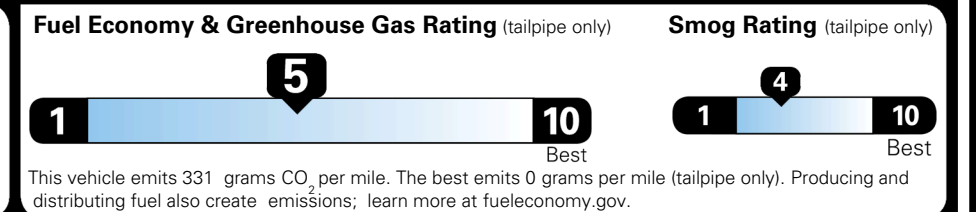

EPA DOT Fuel Economy and Environment

Gasoline Vehicle

You spend
\$750
 more in fuel costs
 over 5 years
 compared to the
 average new vehicle.

Annual fuel cost
\$1,850

Actual results will vary for many reasons, including driving conditions and how you drive and maintain your vehicle. The average new vehicle gets 29 MPG and costs \$8,500 to fuel over 5 years. Cost estimates are based on 15,000 miles per year at \$ 3.30 per gallon. MPGe is miles per gasoline gallon equivalent. Vehicle emissions are a significant cause of climate change and smog.