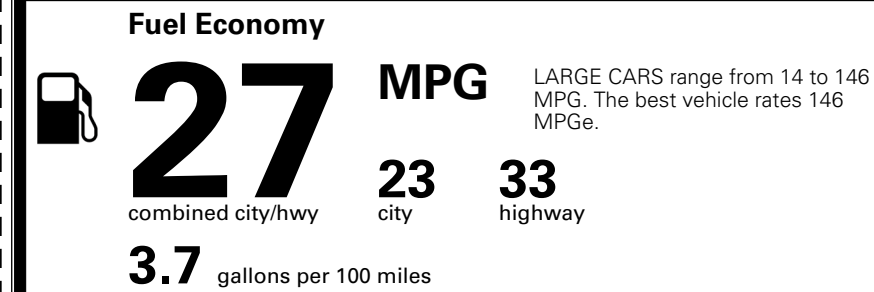

EPA DOT Fuel Economy and Environment

Gasoline Vehicle

You spend
$750
more in fuel costs
over 5 years
compared to the
average new vehicle.

Annual fuel cost
$1,850