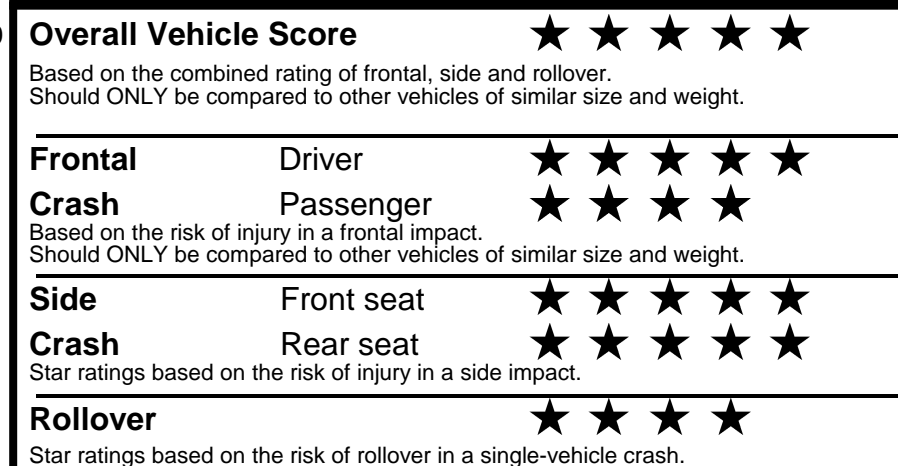

fueleconomy.gov
 Calculate personalized estimates and compare vehicles

Smartphone QR Code

GOVERNMENT 5-STAR SAFETY RATINGS

PARTS CONTENT INFORMATION

FOR VEHICLES IN THIS CAR LINE U.S./CANADIAN PARTS CONTENT: 0 %