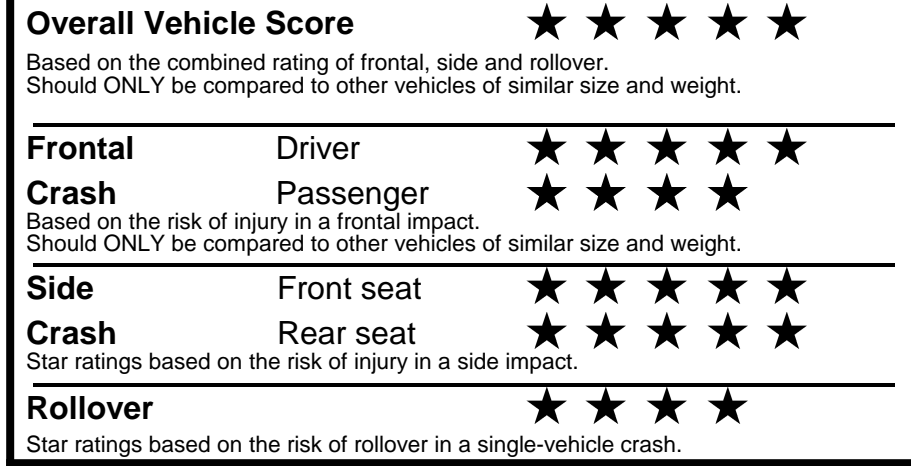

### GOVERNMENT 5-STAR SAFETY RATINGS

Star ratings range from 1 to 5 stars (★★★★★) with 5 being the highest.  
 Source: National Highway Traffic Safety Administration (NHTSA).  
[www.safercar.gov](http://www.safercar.gov) or 1-888-327-4236