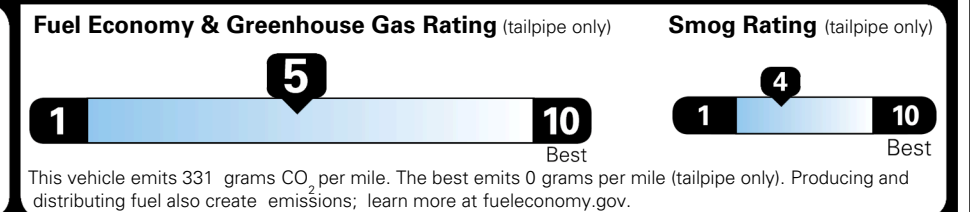

Actual results will vary for many reasons, including driving conditions and how you drive and maintain your vehicle. The average new vehicle gets 29 MPG and costs $8,500 to fuel over 5 years. Cost estimates are based on 15,000 miles per year at $ 3.30 per gallon. MPGe is miles per gasoline gallon equivalent. Vehicle emissions are a significant cause of climate change and smog.

fueleconomy.gov
Calculate personalized estimates and compare vehicles

Smartphone QR Code