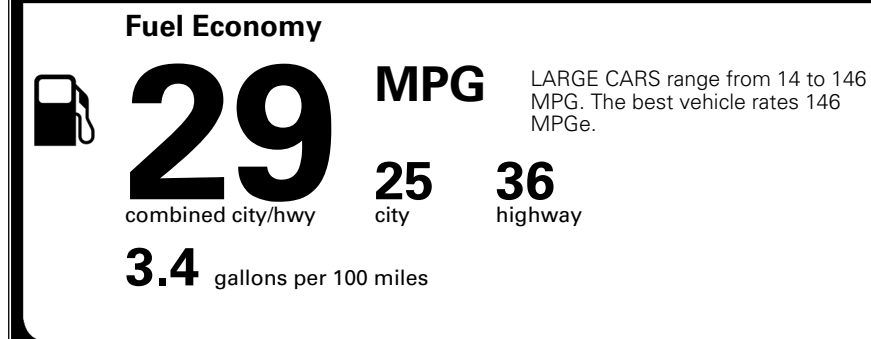

MSRP INCLUDING OPTIONS \$ 32,065.00

INLAND FREIGHT AND HANDLING \$ 1,195.00

TOTAL MANUFACTURER'S SUGGESTED RETAIL PRICE ▶

\$ 33,260.00

TOTAL ADDITIONAL WEIGHT: 9.3

EPA DOT Fuel Economy and Environment

Gasoline Vehicle