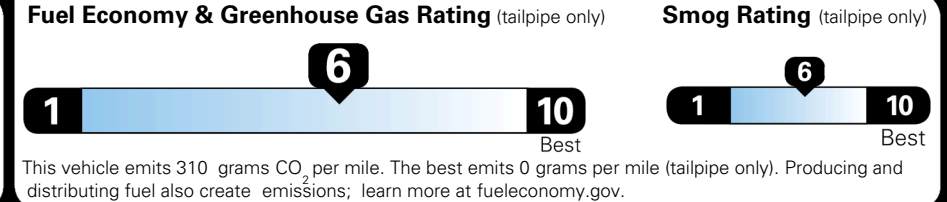

Actual results will vary for many reasons, including driving conditions and how you drive and maintain your vehicle. The average new vehicle gets 29 MPG and costs $8,500 to fuel over 5 years. Cost estimates are based on 15,000 miles per year at $ 3.30 per gallon. MPGe is miles per gasoline gallon equivalent. Vehicle emissions are a significant cause of climate change and smog.

fueleconomy.gov
Calculate personalized estimates and compare vehicles

Smartphone QR Code