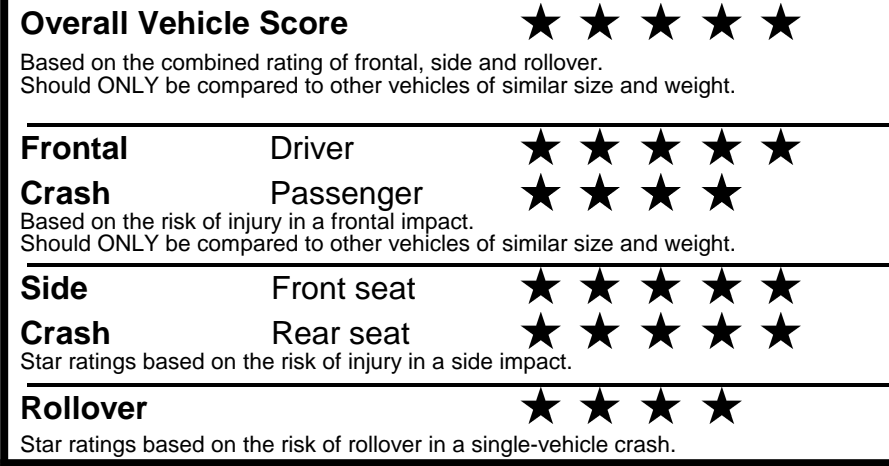

fueleconomy.gov
 Calculate personalized estimates and compare vehicles

Smartphone QR Code

GOVERNMENT 5-STAR SAFETY RATINGS

PARTS CONTENT INFORMATION

FOR VEHICLES IN THIS CAR LINE U.S./CANADIAN PARTS CONTENT: 0 %