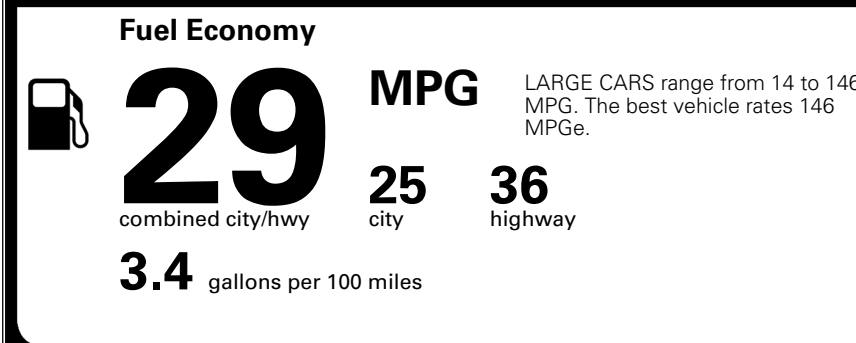

EPA DOT Fuel Economy and Environment

Gasoline Vehicle

You save $0
in fuel costs over 5 years compared to the average new vehicle.

Annual fuel cost $1,700