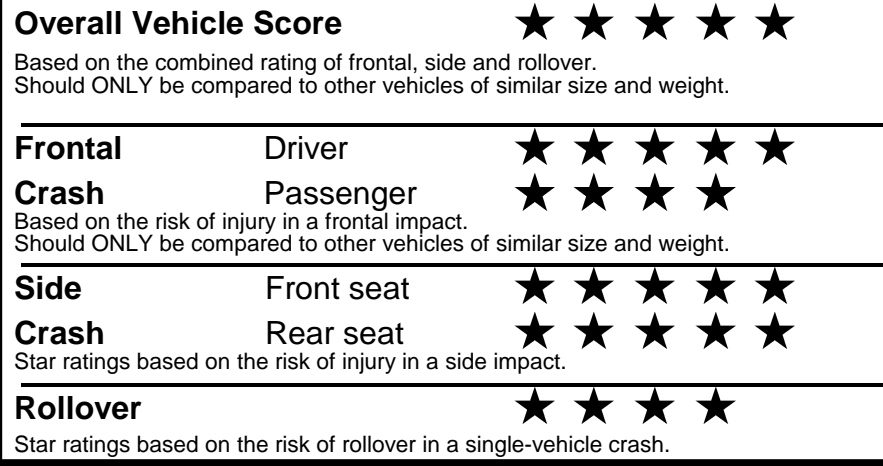

GOVERNMENT 5-STAR SAFETY RATINGS

PARTS CONTENT INFORMATION

FOR VEHICLES IN THIS CAR LINE U.S./CANADIAN PARTS CONTENT: 0 %

MAJOR SOURCES OF FOREIGN PARTS: KOREA: 90%

NOTE: PARTS CONTENT DOES NOT INCLUDE FINAL ASSEMBLY, DISTRIBUTION, OR OTHER NON-PARTS COSTS.

Star ratings range from 1 to 5 stars (★★★★★) with 5 being the highest.
Source: National Highway Traffic Safety Administration (NHTSA).
www.safercar.gov or 1-888-327-4236

FOR THIS VEHICLE FINAL ASSEMBLY POINT: HWASUNG, KOREA

COUNTRY OF ORIGIN ENGINE (MOTOR): KOREA
TRANSMISSION: KOREA

Manufacturer's suggested retail price includes Manufacturer's recommended pre-delivery service. License and title fees, state and local taxes and other dealer installed options and accessories are not included in the manufacturer's suggested retail price.