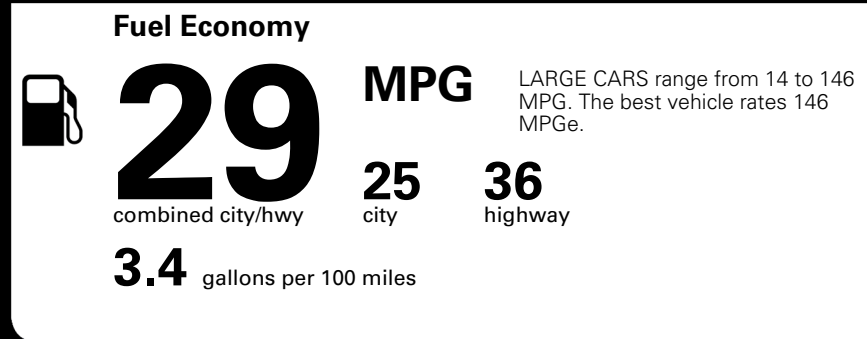

\$ 1,245.00

TOTAL MANUFACTURER'S SUGGESTED RETAIL PRICE ▶

\$ 32,275.00

TOTAL ADDITIONAL WEIGHT: 8.9

*Additional terms and conditions apply.
 **Kia Connect may be currently unavailable for some Model Year 2022 and newer vehicles sold or purchased in Massachusetts; please see owners.kia.com for more information.
 NOTE: When you purchase this vehicle, Kia America, Inc. collects personal information you provide to the dealership. For information on our collection and use of personal information and your rights, please see our Privacy Policy on www.kia.com.

EPA DOT Fuel Economy and Environment

Gasoline Vehicle

You save \$0
 in fuel costs over 5 years compared to the average new vehicle.

Annual fuel cost \$1,700

Actual results will vary for many reasons, including driving conditions and how you drive and maintain your vehicle. The average new vehicle gets 29 MPG and costs \$8,500 to fuel over 5 years. Cost estimates are based on 15,000 miles per year at \$ 3.30 per gallon. MPGe is miles per gasoline gallon equivalent. Vehicle emissions are a significant cause of climate change and smog.