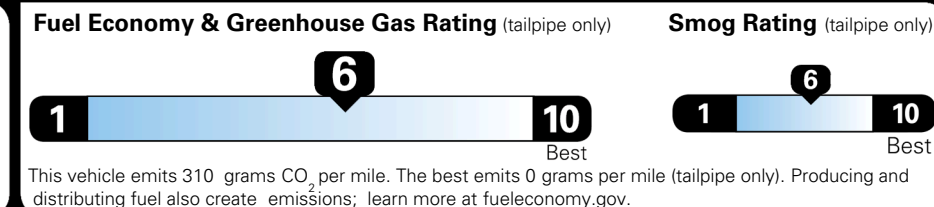

EPA DOT Fuel Economy and Environment

Gasoline Vehicle

You save \$0
 in fuel costs over 5 years compared to the average new vehicle.

Annual fuel cost
\$1,700

Actual results will vary for many reasons, including driving conditions and how you drive and maintain your vehicle. The average new vehicle gets 29 MPG and costs \$8,500 to fuel over 5 years. Cost estimates are based on 15,000 miles per year at \$ 3.30 per gallon. MPGe is miles per gasoline gallon equivalent. Vehicle emissions are a significant cause of climate change and smog.