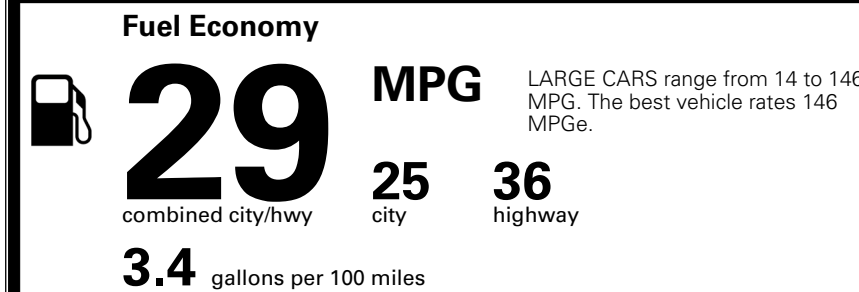

EPA DOT Fuel Economy and Environment

Gasoline Vehicle

You save $0
in fuel costs over 5 years compared to the average new vehicle.

Annual fuel cost
$1,700