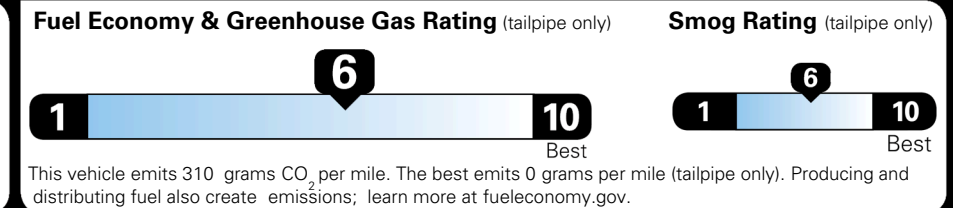

TOTAL ADDITIONAL WEIGHT: 9.5

EPA DOT Fuel Economy and Environment

Gasoline Vehicle

You save \$0
 in fuel costs over 5 years compared to the average new vehicle.

Annual fuel cost
\$1,700

Actual results will vary for many reasons, including driving conditions and how you drive and maintain your vehicle. The average new vehicle gets 29 MPG and costs \$8,500 to fuel over 5 years. Cost estimates are based on 15,000 miles per year at \$ 3.30 per gallon. MPGe is miles per gasoline gallon equivalent. Vehicle emissions are a significant cause of climate change and smog.