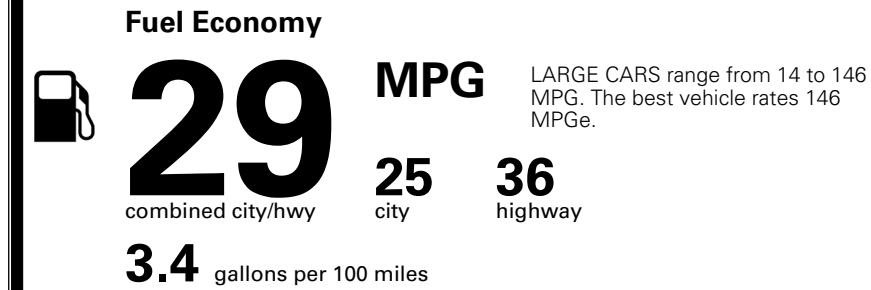

\$495.00
 \$2,200.00

 \$200.00
 \$350.00
 \$45.00

MSRP INCLUDING OPTIONS

\$ 31,780.00

INLAND FREIGHT AND HANDLING

\$ 1,245.00

TOTAL MANUFACTURER'S SUGGESTED RETAIL PRICE ▶

\$ 33,025.00

TOTAL ADDITIONAL WEIGHT: 9.5

EPA DOT Fuel Economy and Environment

Gasoline Vehicle

You save \$0
 in fuel costs over 5 years compared to the average new vehicle.

Annual fuel cost
\$1,700

Actual results will vary for many reasons, including driving conditions and how you drive and maintain your vehicle. The average new vehicle gets 29 MPG and costs \$8,500 to fuel over 5 years. Cost estimates are based on 15,000 miles per year at \$ 3.30 per gallon. MPGe is miles per gasoline gallon equivalent. Vehicle emissions are a significant cause of climate change and smog.