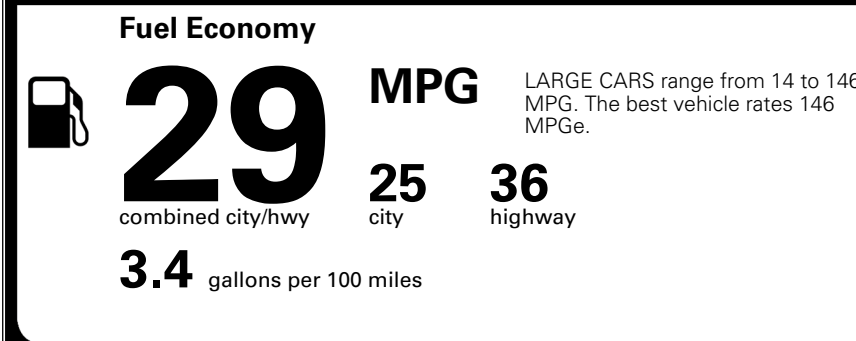

EPA DOT Fuel Economy and Environment

Gasoline Vehicle

You save $0
in fuel costs over 5 years compared to the average new vehicle.

Annual fuel cost $1,700