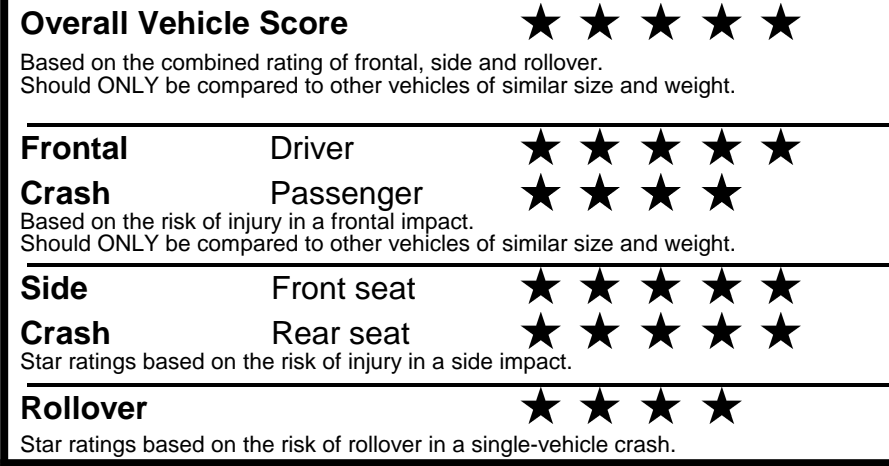

GOVERNMENT 5-STAR SAFETY RATINGS

PARTS CONTENT INFORMATION

FOR VEHICLES IN THIS CAR LINE U.S./CANADIAN PARTS CONTENT: 0 %

MAJOR SOURCES OF FOREIGN PARTS: KOREA: 90%

NOTE: PARTS CONTENT DOES NOT INCLUDE FINAL ASSEMBLY, DISTRIBUTION, OR OTHER NON-PARTS COSTS.

FOR THIS VEHICLE FINAL ASSEMBLY POINT: HWASUNG, KOREA

COUNTRY OF ORIGIN: KOREA

ENGINE (MOTOR): KOREA

TRANSMISSION: KOREA

Star ratings range from 1 to 5 stars (★★★★★) with 5 being the highest.
Source: National Highway Traffic Safety Administration (NHTSA).
www.safercar.gov or 1-888-327-4236

Manufacturer's suggested retail price includes Manufacturer's recommended pre-delivery service. License and title fees, state and local taxes and other dealer installed options and accessories are not included in the manufacturer's suggested retail price.