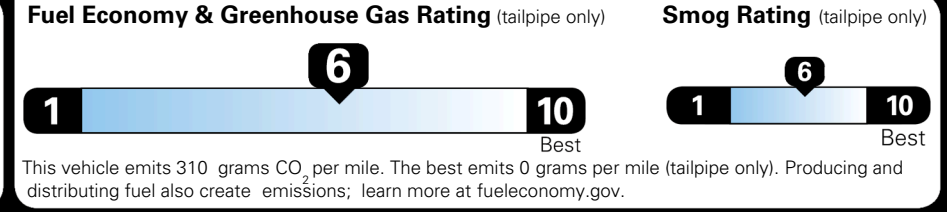

\$695.00
 \$2,200.00

\$200.00
 \$350.00
 \$45.00
 \$135.00

\$ 33,210.00

EPA DOT Fuel Economy and Environment

Gasoline Vehicle

You save \$0
 in fuel costs over 5 years compared to the average new vehicle.

Annual fuel cost \$1,700