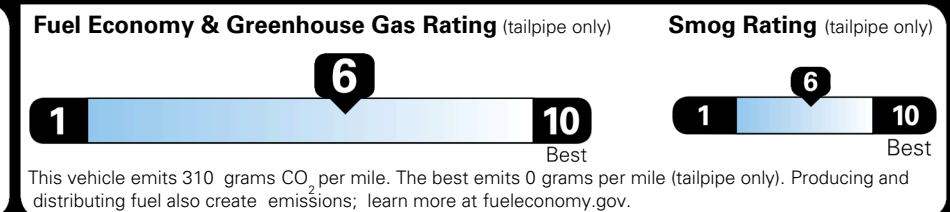

EPA DOT Fuel Economy and Environment

Gasoline Vehicle

You save \$0
 in fuel costs over 5 years compared to the average new vehicle.

Annual fuel cost \$1,700

Actual results will vary for many reasons, including driving conditions and how you drive and maintain your vehicle. The average new vehicle gets 29 MPG and costs \$8,500 to fuel over 5 years. Cost estimates are based on 15,000 miles per year at \$ 3.30 per gallon. MPGe is miles per gasoline gallon equivalent. Vehicle emissions are a significant cause of climate change and smog.