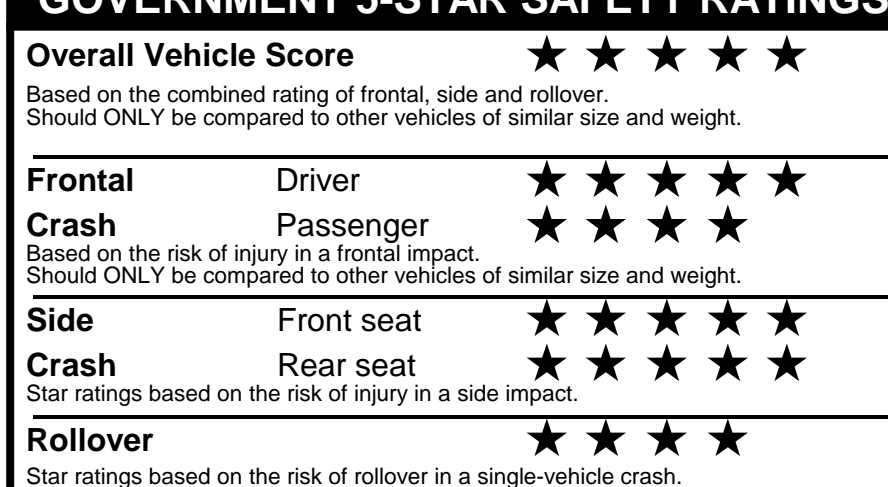

fueleconomy.gov

Calculate personalized estimates and compare vehicles

GOVERNMENT 5-STAR SAFETY RATINGS

Star ratings range from 1 to 5 stars (★★★★★) with 5 being the highest.
 Source: National Highway Traffic Safety Administration (NHTSA).
www.safercar.gov or 1-888-327-4236