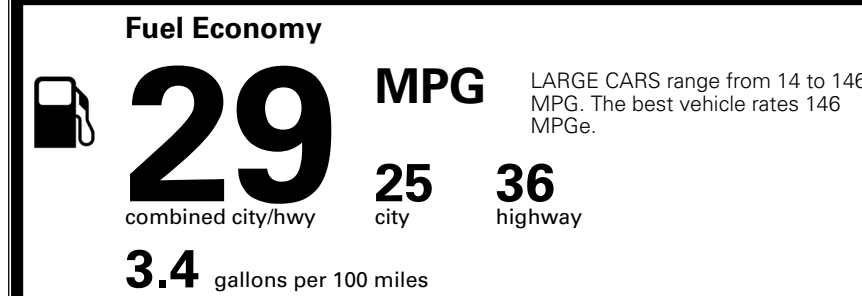

EPA DOT Fuel Economy and Environment

Gasoline Vehicle

You save $0
in fuel costs over 5 years compared to the average new vehicle.

Annual fuel cost $1,700