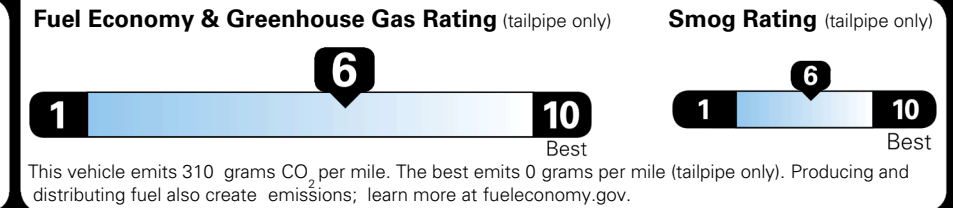

Actual results will vary for many reasons, including driving conditions and how you drive and maintain your vehicle. The average new vehicle gets 29 MPG and costs $8,500 to fuel over 5 years. Cost estimates are based on 15,000 miles per year at $ 3.30 per gallon. MPGe is miles per gasoline gallon equivalent. Vehicle emissions are a significant cause of climate change and smog.

fueleconomy.gov

Calculate personalized estimates and compare vehicles

GOVERNMENT 5-STAR SAFETY RATINGS

Overall Vehicle Score ★★★★★

Based on the combined rating of frontal, side and rollover. Should ONLY be compared to other vehicles of similar size and weight.

Frontal Driver ★★★★★

Crash Passenger ★★★★★

Based on the risk of injury in a frontal impact. Should ONLY be compared to other vehicles of similar size and weight.

Side Front seat ★★★★★

Crash Rear seat ★★★★★

Star ratings based on the risk of injury in a side impact.

Rollover ★★★★★

Star ratings based on the risk of rollover in a single-vehicle crash.

Star ratings range from 1 to 5 stars (★★★★★) with 5 being the highest.

Source: National Highway Traffic Safety Administration (NHTSA).

www.safercar.gov or 1-888-327-4236

Manufacturer's suggested retail price includes Manufacturer's recommended pre-delivery service. License and title fees, state and local taxes and other dealer installed options and accessories are not included in the manufacturer's suggested retail price.

PARTS CONTENT INFORMATION

FOR VEHICLES IN THIS CAR LINE U.S./CANADIAN PARTS CONTENT: 0 %

MAJOR SOURCES OF FOREIGN PARTS: KOREA: 90%

NOTE: PARTS CONTENT DOES NOT INCLUDE FINAL ASSEMBLY, DISTRIBUTION, OR OTHER NON-PARTS COSTS.

FOR THIS VEHICLE FINAL ASSEMBLY POINT: HWASUNG, KOREA

COUNTRY OF ORIGIN

ENGINE (MOTOR): KOREA

TRANSMISSION: KOREA