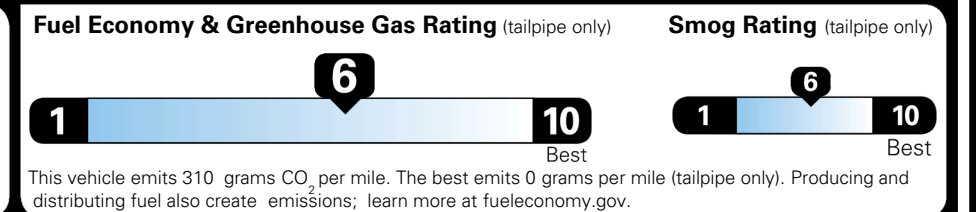

Actual results will vary for many reasons, including driving conditions and how you drive and maintain your vehicle. The average new vehicle gets 29 MPG and costs $8,500 to fuel over 5 years. Cost estimates are based on 15,000 miles per year at $ 3.30 per gallon. MPGe is miles per gasoline gallon equivalent. Vehicle emissions are a significant cause of climate change and smog.

fueleconomy.gov
Calculate personalized estimates and compare vehicles