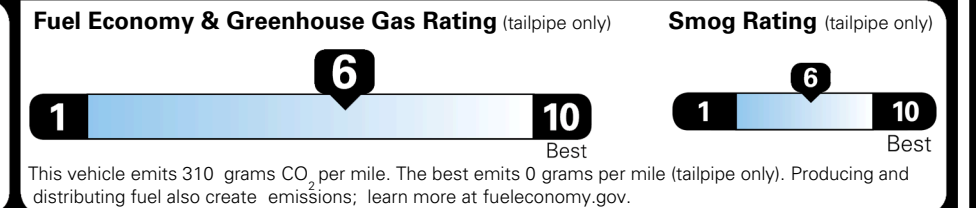

Actual results will vary for many reasons, including driving conditions and how you drive and maintain your vehicle. The average new vehicle gets 29 MPG and costs $8,500 to fuel over 5 years. Cost estimates are based on 15,000 miles per year at $ 3.30 per gallon. MPGe is miles per gasoline gallon equivalent. Vehicle emissions are a significant cause of climate change and smog.

fueleconomy.gov

Calculate personalized estimates and compare vehicles

GOVERNMENT 5-STAR SAFETY RATINGS

Overall Vehicle Score ★★★★★

Based on the combined rating of frontal, side and rollover. Should ONLY be compared to other vehicles of similar size and weight.

Frontal Driver ★★★★★

Crash Passenger ★★★★★

Based on the risk of injury in a frontal impact. Should ONLY be compared to other vehicles of similar size and weight.

Side Front seat ★★★★★

Crash Rear seat ★★★★★

Star ratings based on the risk of injury in a side impact.

Rollover ★★★★★

Star ratings based on the risk of rollover in a single-vehicle crash.

Star ratings range from 1 to 5 stars (★★★★★) with 5 being the highest.

Source: National Highway Traffic Safety Administration (NHTSA).

www.safercar.gov or 1-888-327-4236

Manufacturer's suggested retail price includes Manufacturer's recommended pre-delivery service. License and title fees, state and local taxes and other dealer installed options and accessories are not included in the manufacturer's suggested retail price.

PARTS CONTENT INFORMATION

FOR VEHICLES IN THIS CAR LINE U.S./CANADIAN PARTS CONTENT: 0 %

MAJOR SOURCES OF FOREIGN PARTS: KOREA: 90%

NOTE: PARTS CONTENT DOES NOT INCLUDE FINAL ASSEMBLY, DISTRIBUTION, OR OTHER NON-PARTS COSTS.

FOR THIS VEHICLE FINAL ASSEMBLY POINT: HWASUNG, KOREA

COUNTRY OF ORIGIN ENGINE (MOTOR): KOREA

TRANSMISSION: KOREA