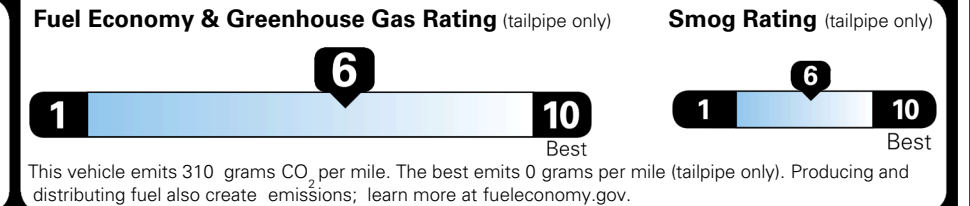

\$295.00
 \$2,200.00

 \$110.00
 \$200.00
 \$60.00
 \$130.00

MSRP INCLUDING OPTIONS

\$ 31,485.00

INLAND FREIGHT AND HANDLING

\$ 1,245.00

TOTAL MANUFACTURER'S SUGGESTED RETAIL PRICE ▶

\$ 32,730.00

EPA DOT Fuel Economy and Environment

Gasoline Vehicle

You save \$0
 in fuel costs over 5 years compared to the average new vehicle.

Annual fuel cost \$1,700

Actual results will vary for many reasons, including driving conditions and how you drive and maintain your vehicle. The average new vehicle gets 29 MPG and costs \$8,500 to fuel over 5 years. Cost estimates are based on 15,000 miles per year at \$ 3.30 per gallon. MPGe is miles per gasoline gallon equivalent. Vehicle emissions are a significant cause of climate change and smog.