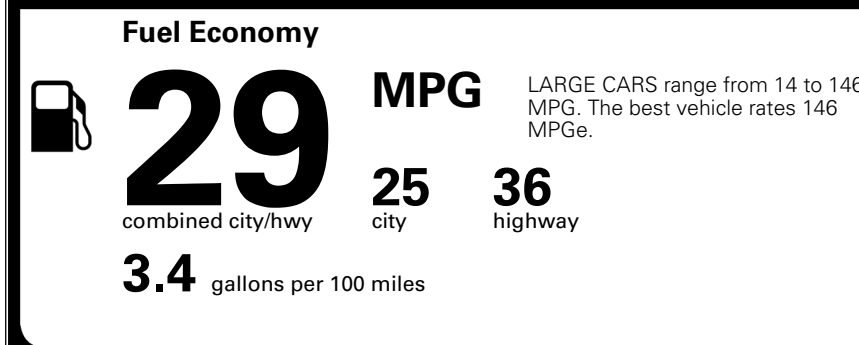

\$295.00
 \$200.00
 \$140.00

\$ 30,370.00

EPA DOT Fuel Economy and Environment

Gasoline Vehicle

You save \$0
 in fuel costs over 5 years compared to the average new vehicle.

Annual fuel cost \$1,700

Actual results will vary for many reasons, including driving conditions and how you drive and maintain your vehicle. The average new vehicle gets 29 MPG and costs \$8,500 to fuel over 5 years. Cost estimates are based on 15,000 miles per year at \$ 3.30 per gallon. MPGe is miles per gasoline gallon equivalent. Vehicle emissions are a significant cause of climate change and smog.