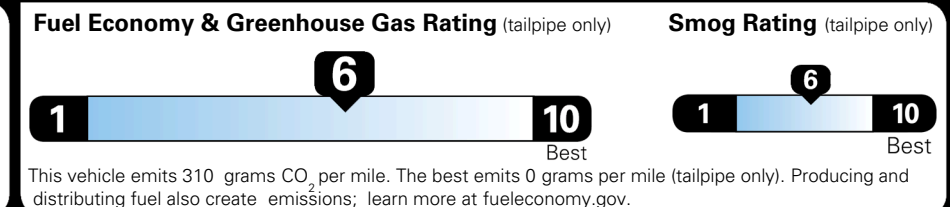

\$295.00
 \$200.00
 \$140.00

\$ 30,370.00

EPA DOT Fuel Economy and Environment

Gasoline Vehicle

You save \$0
 in fuel costs over 5 years compared to the average new vehicle.

Annual fuel cost \$1,700

Actual results will vary for many reasons, including driving conditions and how you drive and maintain your vehicle. The average new vehicle gets 29 MPG and costs \$8,500 to fuel over 5 years. Cost estimates are based on 15,000 miles per year at \$ 3.30 per gallon. MPGe is miles per gasoline gallon equivalent. Vehicle emissions are a significant cause of climate change and smog.