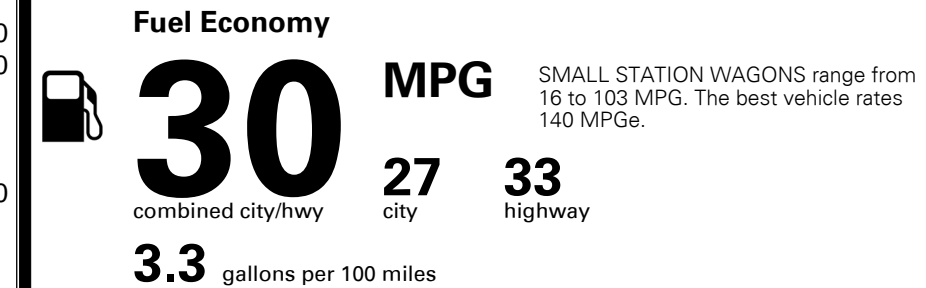

MSRP INCLUDING OPTIONS

\$ 21,310.00

INLAND FREIGHT AND HANDLING

\$ 1,375.00

TOTAL MANUFACTURER'S SUGGESTED RETAIL PRICE ►

\$ 22,685.00

*Additional terms and conditions apply.
 **Kia Connect may be currently unavailable for some Model Year 2022 and newer vehicles sold or purchased in Massachusetts; please see owners.kia.com for more information.
 NOTE: When you purchase this vehicle, Kia America, Inc. collects personal information you provide to the dealership. For information on our collection and use of personal information and your rights, please see our Privacy Policy on www.kia.com.

TOTAL ADDITIONAL WEIGHT: 6.0

EPA DOT Fuel Economy and Environment

Gasoline Vehicle

You save \$750
 in fuel costs over 5 years compared to the average new vehicle.

Annual fuel cost
\$1,750

Actual results will vary for many reasons, including driving conditions and how you drive and maintain your vehicle. The average new vehicle gets 28 MPG and costs \$9,500 to fuel over 5 years. Cost estimates are based on 15,000 miles per year at \$ 3.50 per gallon. MPGe is miles per gasoline gallon equivalent. Vehicle emissions are a significant cause of climate change and smog.