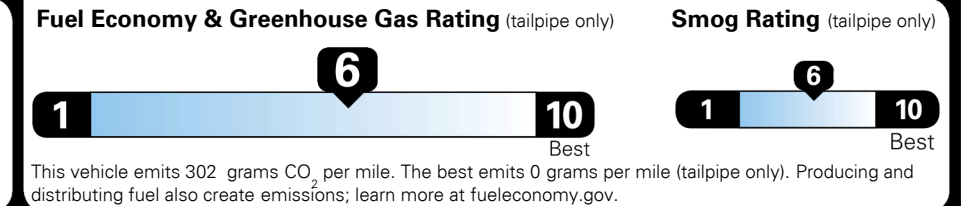

TOTAL ADDITIONAL WEIGHT: 6.0

EPA DOT Fuel Economy and Environment

Gasoline Vehicle

You save \$750
 in fuel costs over 5 years compared to the average new vehicle.

Annual fuel cost
\$1,750

Actual results will vary for many reasons, including driving conditions and how you drive and maintain your vehicle. The average new vehicle gets 28 MPG and costs \$9,500 to fuel over 5 years. Cost estimates are based on 15,000 miles per year at \$ 3.50 per gallon. MPGe is miles per gasoline gallon equivalent. Vehicle emissions are a significant cause of climate change and smog.