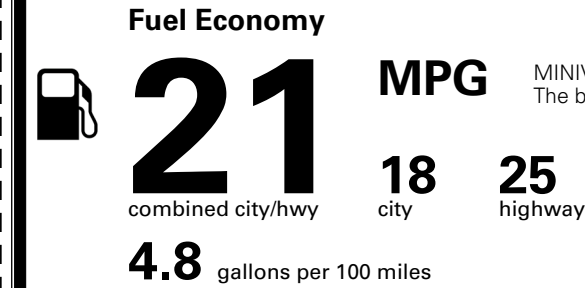

MSRP INCLUDING OPTIONS \$ 42,530.00

INLAND FREIGHT AND HANDLING \$ 1,545.00

TOTAL MANUFACTURER'S SUGGESTED RETAIL PRICE ▶ \$ 44,075.00

TOTAL ADDITIONAL WEIGHT: 12.5

EPA DOT Fuel Economy and Environment

Gasoline Vehicle

MINIVANS range from 20 to 83 MPG. The best vehicle rates 146 MPGe.

You spend \$3,250 more in fuel costs over 5 years compared to the average new vehicle.

Annual fuel cost \$2,350

Actual results will vary for many reasons, including driving conditions and how you drive and maintain your vehicle. The average new vehicle gets 29 MPG and costs \$8,500 to fuel over 5 years. Cost estimates are based on 15,000 miles per year at \$ 3.30 per gallon. MPGe is miles per gasoline gallon equivalent. Vehicle emissions are a significant cause of climate change and smog.