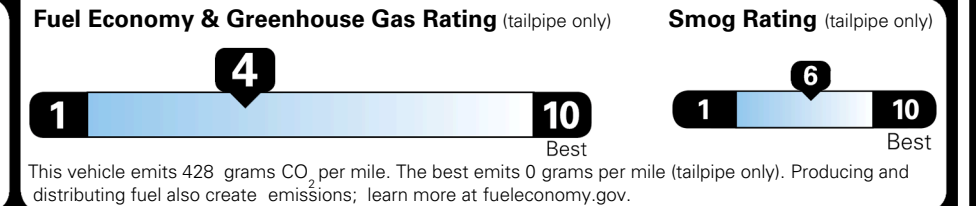

MSRP INCLUDING OPTIONS \$ 42,530.00

INLAND FREIGHT AND HANDLING \$ 1,545.00

TOTAL MANUFACTURER'S SUGGESTED RETAIL PRICE ▶ \$ 44,075.00

TOTAL ADDITIONAL WEIGHT: 12.5

EPA DOT Fuel Economy and Environment

Gasoline Vehicle

MINIVANS range from 20 to 83 MPG. The best vehicle rates 146 MPGe.

You spend \$3,250 more in fuel costs over 5 years compared to the average new vehicle.

Annual fuel cost \$2,350

Actual results will vary for many reasons, including driving conditions and how you drive and maintain your vehicle. The average new vehicle gets 29 MPG and costs \$8,500 to fuel over 5 years. Cost estimates are based on 15,000 miles per year at \$ 3.30 per gallon. MPGe is miles per gasoline gallon equivalent. Vehicle emissions are a significant cause of climate change and smog.