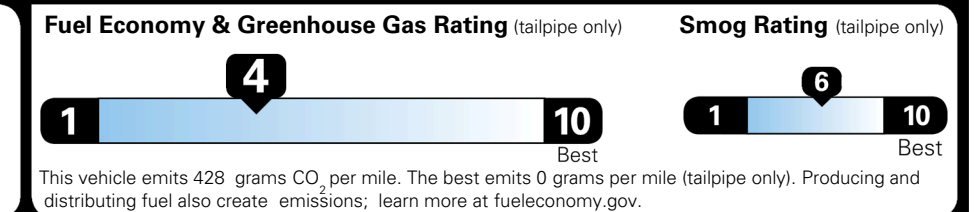

EPA DOT Fuel Economy and Environment

Gasoline Vehicle

You spend \$3,250 more in fuel costs over 5 years compared to the average new vehicle.

Annual fuel cost \$2,350

Actual results will vary for many reasons, including driving conditions and how you drive and maintain your vehicle. The average new vehicle gets 29 MPG and costs \$8,500 to fuel over 5 years. Cost estimates are based on 15,000 miles per year at \$ 3.30 per gallon. MPGe is miles per gasoline gallon equivalent. Vehicle emissions are a significant cause of climate change and smog.