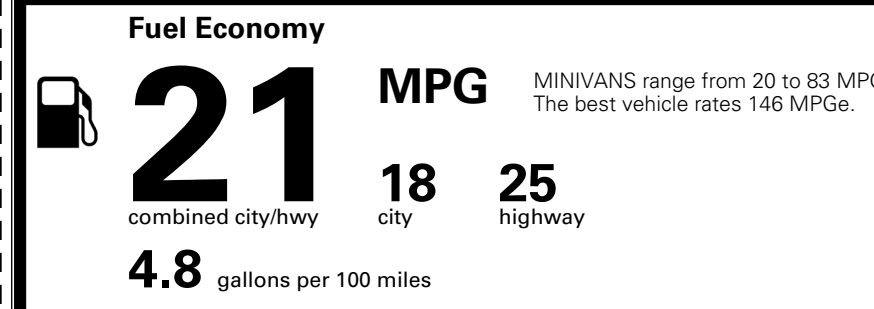

\$495.00
 \$285.00

MSRP INCLUDING OPTIONS

\$ 52,270.00

INLAND FREIGHT AND HANDLING

\$ 1,545.00

TOTAL MANUFACTURER'S SUGGESTED RETAIL PRICE ▶

\$ 53,815.00

TOTAL ADDITIONAL WEIGHT: 11.4

EPA DOT Fuel Economy and Environment

Gasoline Vehicle

You spend \$3,250 more in fuel costs over 5 years compared to the average new vehicle.

Annual fuel cost \$2,350

Actual results will vary for many reasons, including driving conditions and how you drive and maintain your vehicle. The average new vehicle gets 29 MPG and costs \$8,500 to fuel over 5 years. Cost estimates are based on 15,000 miles per year at \$ 3.30 per gallon. MPGe is miles per gasoline gallon equivalent. Vehicle emissions are a significant cause of climate change and smog.