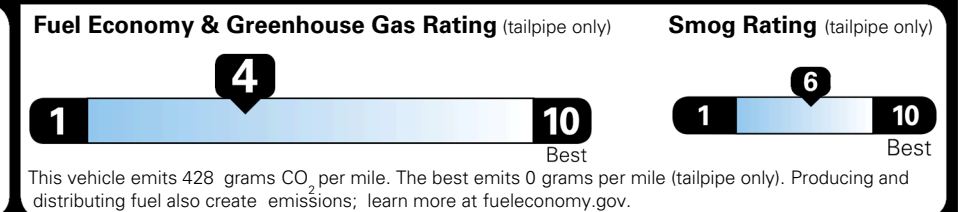

Actual results will vary for many reasons, including driving conditions and how you drive and maintain your vehicle. The average new vehicle gets 29 MPG and costs $8,500 to fuel over 5 years. Cost estimates are based on 15,000 miles per year at $ 3.30 per gallon. MPGe is miles per gasoline gallon equivalent. Vehicle emissions are a significant cause of climate change and smog.

fueleconomy.gov
Calculate personalized estimates and compare vehicles

Smartphone QR Code

GOVERNMENT 5-STAR SAFETY RATINGS

Overall Vehicle Score	Not Rated	
Based on the combined rating of frontal, side and rollover. Should ONLY be compared to other vehicles of similar size and weight.		
Frontal Crash	Driver	★★★★★
	Passenger	★★★★
Based on the risk of injury in a frontal impact. Should ONLY be compared to other vehicles of similar size and weight.		
Side Crash	Front seat	Not Rated
	Rear seat	Not Rated
Star ratings based on the risk of injury in a side impact.		
Rollover		★★★★
Star ratings based on the risk of rollover in a single-vehicle crash.		

PARTS CONTENT INFORMATION

FOR VEHICLES IN THIS CAR LINE U.S./CANADIAN PARTS CONTENT: 2 %

MAJOR SOURCES OF FOREIGN PARTS: KOREA: 95%

NOTE: PARTS CONTENT DOES NOT INCLUDE FINAL ASSEMBLY, DISTRIBUTION, OR OTHER NON-PARTS COSTS.

FOR THIS VEHICLE FINAL ASSEMBLY POINT: GWANGMYEONG, KOREA

COUNTRY OF ORIGIN ENGINE (MOTOR): KOREA

TRANSMISSION: KOREA

*Additional terms and conditions apply.
**Kia Connect may be currently unavailable for some Model Year 2022 and newer vehicles sold or purchased in Massachusetts; please see owners.kia.com for more information.
NOTE: When you purchase this vehicle, Kia America, Inc. collects personal information you provide to the dealership. For information on our collection and use of personal information and your rights, please see our Privacy Policy on www.kia.com.

TOTAL ADDITIONAL WEIGHT: 17.0

Star ratings range from 1 to 5 stars (★★★★★) with 5 being the highest.
Source: National Highway Traffic Safety Administration (NHTSA).
www.safercar.gov or 1-888-327-4236

Manufacturer's suggested retail price includes Manufacturer's recommended pre-delivery service. License and title fees, state and local taxes and other dealer installed options and accessories are not included in the manufacturer's suggested retail price.