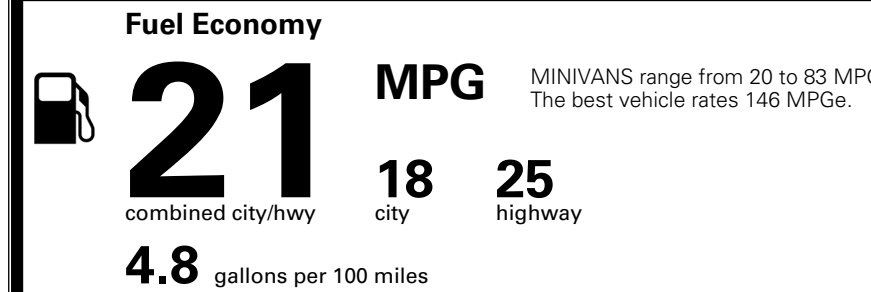

MSRP INCLUDING OPTIONS \$ 52,430.00

INLAND FREIGHT AND HANDLING \$ 1,545.00

TOTAL MANUFACTURER'S SUGGESTED RETAIL PRICE ▶ \$ 53,975.00

\$ 51,490.00

EPA DOT Fuel Economy and Environment

Gasoline Vehicle

You spend \$3,250 more in fuel costs over 5 years
 compared to the average new vehicle.