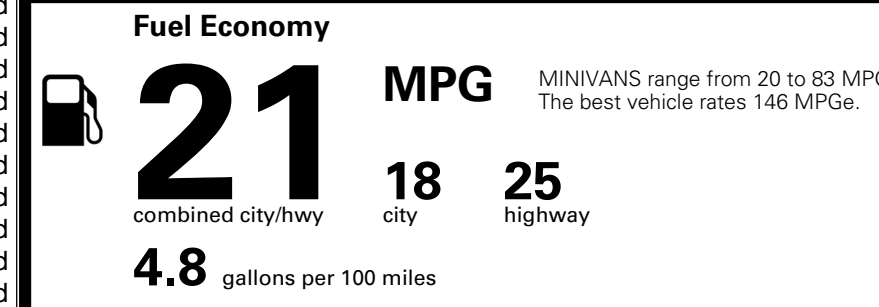

EPA DOT Fuel Economy and Environment

Gasoline Vehicle