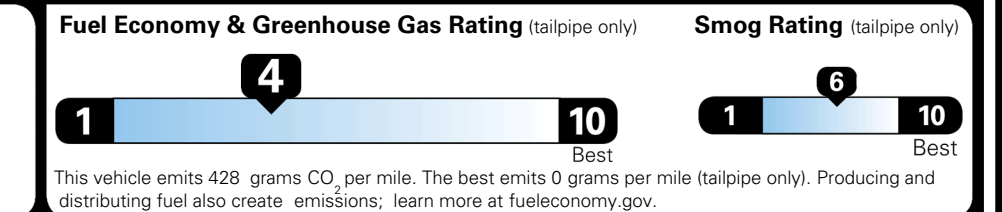

EPA DOT Fuel Economy and Environment

Gasoline Vehicle

You spend \$3,250 more in fuel costs over 5 years compared to the average new vehicle.

Annual fuel cost \$2,350

Actual results will vary for many reasons, including driving conditions and how you drive and maintain your vehicle. The average new vehicle gets 29 MPG and costs \$8,500 to fuel over 5 years. Cost estimates are based on 15,000 miles per year at \$ 3.30 per gallon. MPGe is miles per gasoline gallon equivalent. Vehicle emissions are a significant cause of climate change and smog.