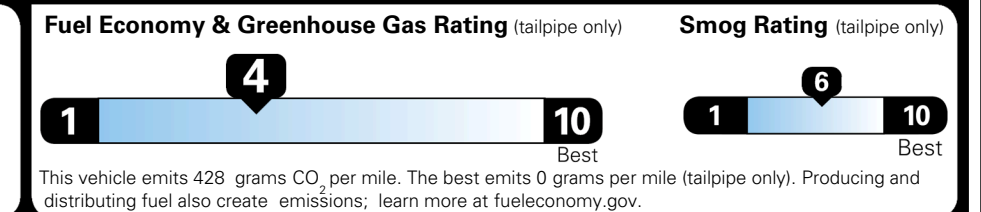

EPA DOT Fuel Economy and Environment

Gasoline Vehicle

You spend \$3,250 more in fuel costs over 5 years compared to the average new vehicle.

Annual fuel cost \$2,350

Actual results will vary for many reasons, including driving conditions and how you drive and maintain your vehicle. The average new vehicle gets 29 MPG and costs \$8,500 to fuel over 5 years. Cost estimates are based on 15,000 miles per year at \$ 3.30 per gallon. MPGe is miles per gasoline gallon equivalent. Vehicle emissions are a significant cause of climate change and smog.