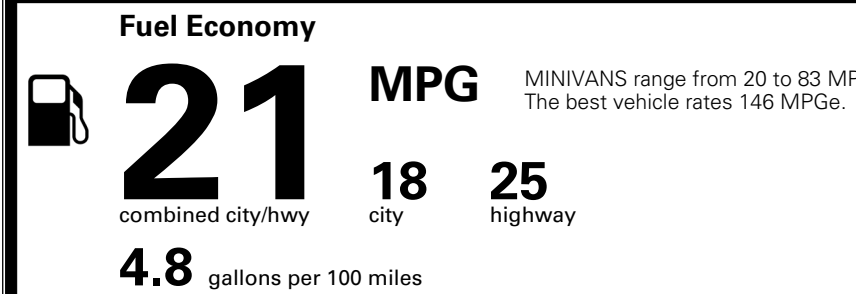

MSRP INCLUDING OPTIONS \$ 48,830.00

INLAND FREIGHT AND HANDLING \$ 1,545.00

TOTAL MANUFACTURER'S SUGGESTED RETAIL PRICE ▶ \$ 50,375.00

TOTAL ADDITIONAL WEIGHT: 13.9

EPA DOT Fuel Economy and Environment

Gasoline Vehicle