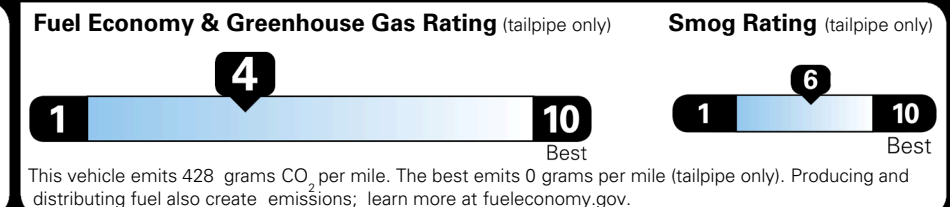

Gasoline Vehicle

You spend $3,250 more in fuel costs over 5 years compared to the average new vehicle.

Annual fuel cost $2,350