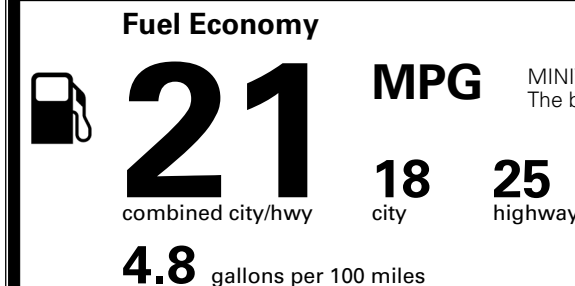

MSRP INCLUDING OPTIONS \$ 48,830.00

INLAND FREIGHT AND HANDLING \$ 1,545.00

TOTAL MANUFACTURER'S SUGGESTED RETAIL PRICE ▶ \$ 50,375.00

TOTAL ADDITIONAL WEIGHT: 13.9

EPA DOT Fuel Economy and Environment

Gasoline Vehicle