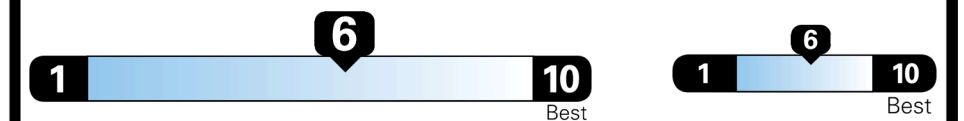

Fuel Economy & Greenhouse Gas Rating (tailpipe only) Smog Rating (tailpipe only)

This vehicle emits 275 grams CO₂ per mile. The best emits 0 grams per mile (tailpipe only). Producing and distributing fuel also create emissions; learn more at fueleconomy.gov.

Actual results will vary for many reasons, including driving conditions and how you drive and maintain your vehicle. The average new vehicle gets 29 MPG and costs $8,500 to fuel over 5 years. Cost estimates are based on 15,000 miles per year at $ 3.30 per gallon. MPGe is miles per gasoline gallon equivalent. Vehicle emissions are a significant cause of climate change and smog.

fueleconomy.gov

Calculate personalized estimates and compare vehicles

GOVERNMENT 5-STAR SAFETY RATINGS

PARTS CONTENT INFORMATION

Overall Vehicle Score Not Rated

Based on the combined rating of frontal, side and rollover. Should ONLY be compared to other vehicles of similar size and weight.