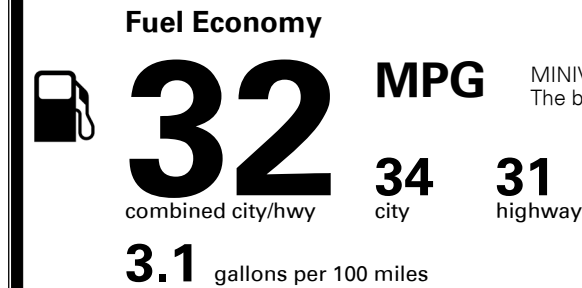

\$495.00
 \$265.00

MSRP INCLUDING OPTIONS

\$ 53,850.00

INLAND FREIGHT AND HANDLING

\$ 1,435.00

TOTAL MANUFACTURER'S SUGGESTED RETAIL PRICE ▶

\$ 55,285.00

TOTAL ADDITIONAL WEIGHT: 10.1

EPA DOT Fuel Economy and Environment

Gasoline Vehicle

MINIVANS range from 20 to 83 MPG. The best vehicle rates 146 MPGe.

You save \$750
 in fuel costs over 5 years compared to the average new vehicle.

Annual fuel cost
\$1,550