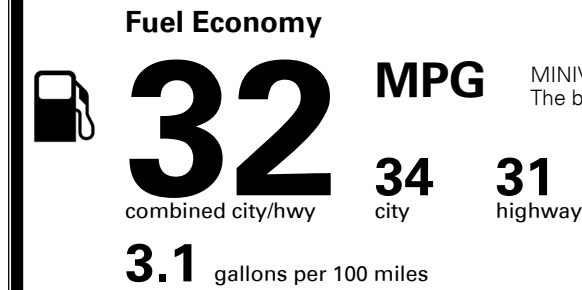

### EPA DOT Fuel Economy and Environment

Gasoline Vehicle

MINIVANS range from 20 to 83 MPG. The best vehicle rates 146 MPGe.

**You save \$750**  
 in fuel costs over 5 years compared to the average new vehicle.