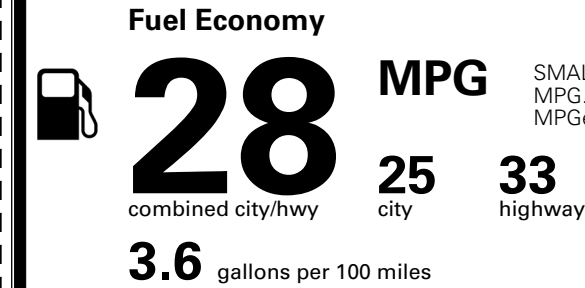

EPA DOT Fuel Economy and Environment

SMALL SUVs range from 14 to 125 MPG. The best vehicle rates 146 MPGe.

You spend $250 more in fuel costs over 5 years compared to the average new vehicle.

Annual fuel cost $1,750